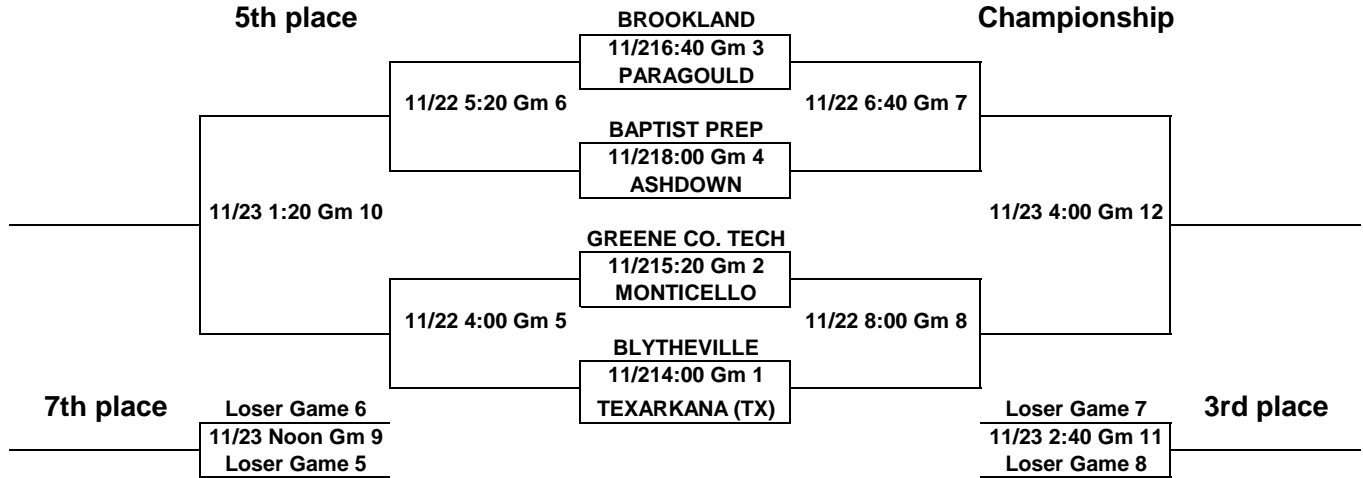

**The 2019 Brookland Invitational Tournament
Presented by Empower, delivered by Craighead Electric**

THE TOP LINE OF THE BRACKET WILL BE THE HOME TEAM AND WEAR THEIR WHITE JERSEYS
PREGAME WARM UPS 12 MINUTES
HALFTIME 10 MINUTES